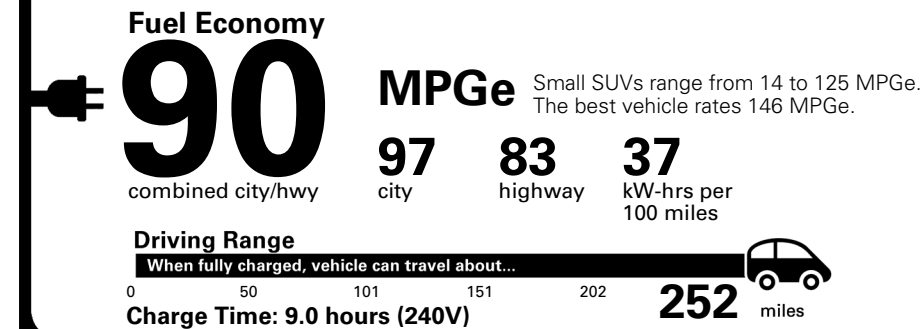

Inland Freight & Handling : \$1,495.00

TOTAL PRICE: \$74,285.00

96 A 1026GLOVI 1

EPA DOT Fuel Economy and Environment

Electric Vehicle

You save \$3,750
in fuel costs over 5 years
 compared to the average new vehicle.

Annual fuel cost \$950

Fuel Economy & Greenhouse Gas Rating (tailpipe only)

Smog Rating (tailpipe only)

Actual results will vary for many reasons, including driving conditions and how you drive and maintain your vehicle. The average new vehicle gets 29 MPG and costs \$8,500 to fuel over 5 years. Cost estimates are based on 15,000 miles per year at \$0.17 per kW-hr. MPGe is miles per gasoline gallon equivalent. Vehicle emissions are a significant cause of climate change and smog.