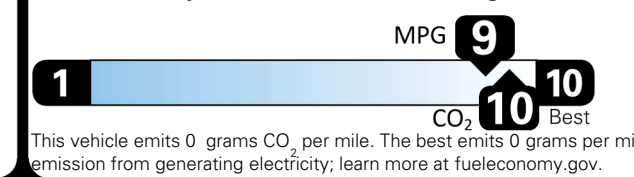

Inland Freight & Handling : \$1,495.00

TOTAL PRICE: \$74,285.00

96 A 1026GLOVI 1

EPA DOT Fuel Economy and Environment

Electric Vehicle

You save \$3,750
in fuel costs over 5 years
 compared to the average new vehicle.

Annual fuel cost \$950

Fuel Economy & Greenhouse Gas Rating (tailpipe only)

Smog Rating (tailpipe only)

Actual results will vary for many reasons, including driving conditions and how you drive and maintain your vehicle. The average new vehicle gets 29 MPG and costs \$8,500 to fuel over 5 years. Cost estimates are based on 15,000 miles per year at \$0.17 per kW-hr. MPGe is miles per gasoline gallon equivalent. Vehicle emissions are a significant cause of climate change and smog.