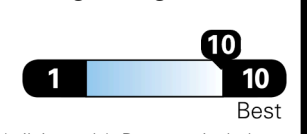

Smog Rating (tailpipe only)

Actual results will vary for many reasons, including driving conditions and how you drive and maintain your vehicle. The average new vehicle gets 29 MPG and costs $8,500 to fuel over 5 years. Cost estimates are based on 15,000 miles per year at $0.17 per kW-hr. MPGe is miles per gasoline gallon equivalent. Vehicle emissions are a significant cause of climate change and smog.

fueleconomy.gov

Calculate personalized estimates and compare vehicles