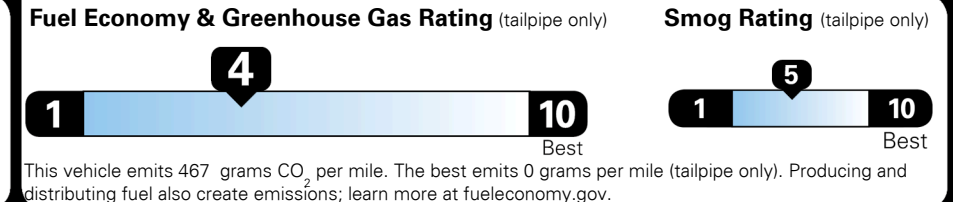

Full Tank of Gas

GENESIS WARRANTY

- 5-year/60,000-mile New Vehicle Warranty*
- 10-year/100,000-mile Powertrain Warranty*
- 7-year/Unlimited-mile Anti-perforation Warranty*
- Limited warranties, see retailer for details

Manufacturer's Suggested Retail Price: $89,400.00

ADDED FEATURES:

- *UYUNI WHITE(UYH) Paint $650.00
- Accessories
- *Cargo Mat $170.00
- *Cargo Net $55.00
- *Door Pocket Film $45.00
- *First Aid Kit $65.00
- *Mud Guard Kit $160.00
- *NFC Key Card $30.00
- *Bumper Applique $90.00

SOLD TO: CA747 SHIPPED TO: CA747
GENESIS OF VAN NUYS
15430 ROSCOE BLVD
VAN NUYS CA 91406

VIN: KMUJDESC8TU322019	EXTERIOR COLOR: UYUNI WHITE	INTERIOR/SEAT COLOR: OBSIDIAN BLACK/OBSIDIAN
MODEL: V04H2A65	PORT OF ENTRY: HU	TRANSPORT: TRUCK
EMISSIONS: This vehicle is certified to meet emission requirements in all 50 states		ACCESSORY WEIGHT: 10 lbs./ 4 kgs.

Inland Freight & Handling : $1,495.00

TOTAL PRICE: $92,160.00

342 A 3406KGLOVI

EPA DOT Fuel Economy and Environment

Gasoline Vehicle

Fuel Economy

19 MPG
combined city/hwy

17 MPG
city

22 MPG
highway

5.3 gallons per 100 miles

Standard SUVs range from 12 to 115 MPG. The best vehicle rates 146 MPG.

You spend $8,000
more in fuel costs over 5 years compared to the average new vehicle.

Annual fuel cost $3,300

Actual results will vary for many reasons, including driving conditions and how you drive and maintain your vehicle. The average new vehicle gets 29 MPG and costs $8,500 to fuel over 5 years. Cost estimates are based on 15,000 miles per year at $ 4.15 per gallon. MPGe is miles per gasoline gallon equivalent. Vehicle emissions are a significant cause of climate change and smog.

fueleconomy.gov
Calculate personalized estimates and compare vehicles

Smartphone QR Code

GOVERNMENT 5-STAR SAFETY RATINGS

Overall Vehicle Score ★ ★ ★ ★ ★

Based on the combined rating of frontal, side and rollover. Should ONLY be compared to other vehicles of similar size and weight.

Frontal Crash	Driver Passenger	★ ★ ★ ★
Based on the risk of injury in a frontal impact. Should ONLY be compared to other vehicles of similar size and weight.		
Side Crash	Front seat Rear seat	★ ★ ★ ★ ★
Based on the risk of injury in a side impact.		
Rollover		★ ★ ★ ★
Based on the risk of rollover in a single-vehicle crash.		

Manufacturer's suggested retail price includes manufacturer's recommended pre-delivery service. Gasoline license and title fees state and local taxes and dealer installed options and accessories are not included in the manufacturer's suggested retail price. This label has been affixed to this vehicle by Genesis Motor America, pursuant to the requirements of 15 U.S.C. 1231 et seq. which prohibits its removal or alteration prior to delivery to the ultimate purchaser.

Star ratings range from 1 to 5 stars (★★★★★) with 5 being the highest.
Source: National Highway Traffic Safety Administration (NHTSA).
www.safercar.gov or 1-888-327-4236

PARTS CONTENT INFORMATION

FOR VEHICLES IN THIS CARLINE: U.S./CANADIAN PARTS CONTENT: 3 %

MAJOR SOURCES OF FOREIGN PARTS CONTENT: KOREA: 80 %

FOR THIS VEHICLE: FINAL ASSEMBLY POINT: ULSAN, KOREA

COUNTRY OF ORIGIN:

ENGINE: KOREA TRANSMISSION: KOREA

Note: Parts content does not include final assembly, distribution, or other non-parts costs.