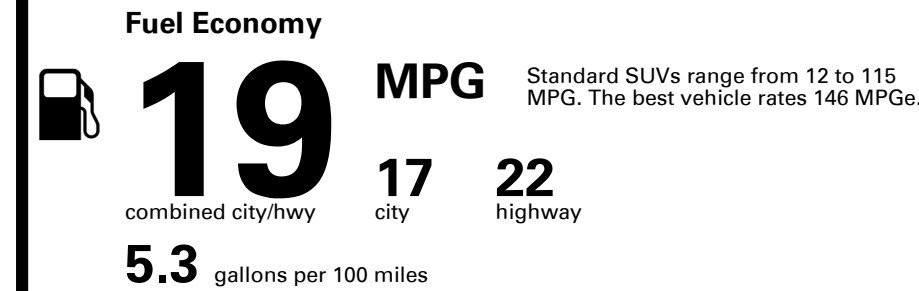

TOTAL PRICE: \$90,830.00

EPA DOT Fuel Economy and Environment

Gasoline Vehicle

You spend \$8,000
more in fuel costs over 5 years compared to the average new vehicle.

Annual fuel cost \$3,300

Actual results will vary for many reasons, including driving conditions and how you drive and maintain your vehicle. The average new vehicle gets 29 MPG and costs \$8,500 to fuel over 5 years. Cost estimates are based on 15,000 miles per year at \$ 4.15 per gallon. MPGe is miles per gasoline gallon equivalent. Vehicle emissions are a significant cause of climate change and smog.