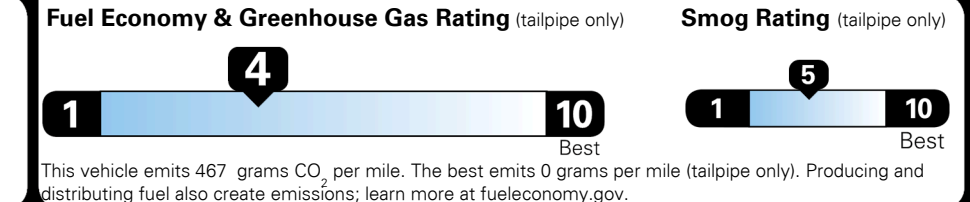

TOTAL PRICE: \$90,830.00

EPA DOT Fuel Economy and Environment

Gasoline Vehicle

You spend \$8,000
more in fuel costs over 5 years compared to the average new vehicle.

Annual fuel cost \$3,300

Actual results will vary for many reasons, including driving conditions and how you drive and maintain your vehicle. The average new vehicle gets 29 MPG and costs \$8,500 to fuel over 5 years. Cost estimates are based on 15,000 miles per year at \$ 4.15 per gallon. MPGe is miles per gasoline gallon equivalent. Vehicle emissions are a significant cause of climate change and smog.