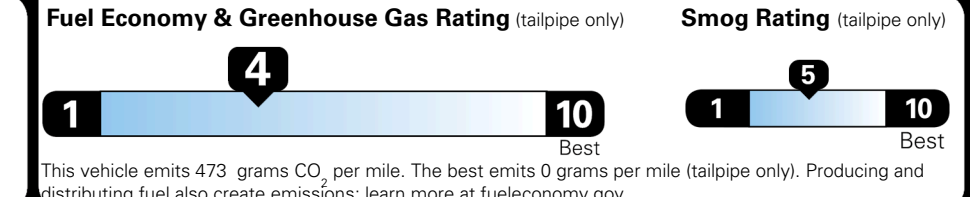

Full Tank of Gas

GENESIS WARRANTY

- 5-year/60,000-mile New Vehicle Warranty*
- 10-year/100,000-mile Powertrain Warranty*
- 7-year/Unlimited-mile Anti-perforation Warranty*
- Limited warranties, see retailer for details

Manufacturer's Suggested Retail Price: $82,330.00

ADDED FEATURES:

- *VIK BLACK(PH3) Paint $650.00
- Accessories
- *Fragrance Cartridges $160.00
- *Wheel Locks $90.00
- *First Aid Kit $65.00
- *Cargo Blocks $40.00
- *NFC Key Card $30.00

SOLD TO: CA747   **SHIPPED TO: CA747**
GALPIN GENESIS OF VAN NUYS
15430 ROSCOE BLVD
VAN NUYS CA 91406

VIN: KMUHEESC9TU352769	EXTERIOR COLOR: VIK BLACK	INTERIOR/SEAT COLOR: VANILLA BEIGE/SMOKY
MODEL: 8S9AAJ9GW7A5	PORT OF ENTRY: HU	TRANSPORT: TRUCK
EMISSIONS: This vehicle is certified to meet emission requirements in all 50 states		ACCESSORY WEIGHT: 4 lbs./ 2 kgs.

Inland Freight & Handling : $1,495.00

TOTAL PRICE: $84,860.00

EPA DOT Fuel Economy and Environment

Gasoline Vehicle

Fuel Economy

19 MPG
combined city/hwy

16 MPG
city

22 MPG
highway

5.3 gallons per 100 miles

Standard SUVs range from 12 to 115 MPG. The best vehicle rates 146 MPGe.

You spend $8,000
more in fuel costs over 5 years
compared to the average new vehicle.

Annual fuel cost $3,300

Actual results will vary for many reasons, including driving conditions and how you drive and maintain your vehicle. The average new vehicle gets 29 MPG and costs $8,500 to fuel over 5 years. Cost estimates are based on 15,000 miles per year at $ 4.15 per gallon. MPGe is miles per gasoline gallon equivalent. Vehicle emissions are a significant cause of climate change and smog.

fueleconomy.gov
Calculate personalized estimates and compare vehicles

Smartphone QR Code

GOVERNMENT 5-STAR SAFETY RATINGS

Overall Vehicle Score ★ ★ ★ ★ ★

Based on the combined rating of frontal, side and rollover. Should ONLY be compared to other vehicles of similar size and weight.

Frontal Crash	Driver Passenger	★ ★ ★ ★
Based on the risk of injury in a frontal impact. Should ONLY be compared to other vehicles of similar size and weight.		
Side Crash	Front seat Rear seat	★ ★ ★ ★ ★
Based on the risk of injury in a side impact.		
Rollover		★ ★ ★ ★
Based on the risk of rollover in a single-vehicle crash.		

Manufacturer's suggested retail price includes manufacturer's recommended pre-delivery service. Gasoline license and title fees state and local taxes and dealer installed options and accessories are not included in the manufacturer's suggested retail price. This label has been affixed to this vehicle by Genesis Motor America, pursuant to the requirements of 15 U.S.C. 1231 et seq. which prohibits its removal or alteration prior to delivery to the ultimate purchaser.

Star ratings range from 1 to 5 stars (★★★★★) with 5 being the highest.
Source: National Highway Traffic Safety Administration (NHTSA).
www.safercar.gov or 1-888-327-4236

PARTS CONTENT INFORMATION

FOR VEHICLES IN THIS CARLINE: U.S./CANADIAN PARTS CONTENT: 3 %

MAJOR SOURCES OF FOREIGN PARTS CONTENT: KOREA: 80 %

FOR THIS VEHICLE: FINAL ASSEMBLY POINT: ULSAN, KOREA

COUNTRY OF ORIGIN:

ENGINE: KOREA   TRANSMISSION: KOREA

Note: Parts content does not include final assembly, distribution, or other non-parts costs.