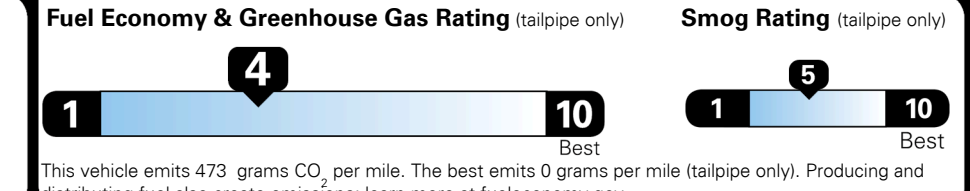

Full Tank of Gas

GENESIS WARRANTY

- 5-year/60,000-mile New Vehicle Warranty*
- 10-year/100,000-mile Powertrain Warranty*
- 7-year/Unlimited-mile Anti-perforation Warranty*
- Limited warranties, see retailer for details

Manufacturer's Suggested Retail Price: $82,330.00

ADDED FEATURES:

- *SAVILE SILVER(SSS) Paint $650.00
- Accessories
- *Crossbars $520.00
- *First Aid Kit $65.00
- *Fragrance Cartridges $160.00
- *NFC Key Card $30.00

SOLD TO: CA747 SHIPPED TO: CA747
GENESIS OF VAN NUYS
15430 ROSCOE BLVD
VAN NUYS CA 91406

Inland Freight & Handling : $1,495.00

VIN: KMUHEESC2TU315479	EXTERIOR COLOR: SAVILE SILVER	INTERIOR/SEAT COLOR: GLACIER
MODEL: V0492A65	PORT OF ENTRY: HU	TRANSPORT: TRUCK
EMISSIONS: This vehicle is certified to meet emission requirements in all 50 states		ACCESSORY WEIGHT: 10 lbs./ 5 kgs.

TOTAL PRICE: $85,250.00

297 A 3026KGLOVI 1

EPA DOT Fuel Economy and Environment

Gasoline Vehicle

Fuel Economy

19 MPG
combined city/hwy

16 MPG
city

22 MPG
highway

5.3 gallons per 100 miles

Standard SUVs range from 12 to 115 MPG. The best vehicle rates 146 MPGe.

You spend $8,000
more in fuel costs over 5 years compared to the average new vehicle.

Annual fuel cost $3,300

Actual results will vary for many reasons, including driving conditions and how you drive and maintain your vehicle. The average new vehicle gets 29 MPG and costs $8,500 to fuel over 5 years. Cost estimates are based on 15,000 miles per year at $ 4.15 per gallon. MPGe is miles per gasoline gallon equivalent. Vehicle emissions are a significant cause of climate change and smog.

fueleconomy.gov
Calculate personalized estimates and compare vehicles

Smartphone QR Code

GOVERNMENT 5-STAR SAFETY RATINGS

Overall Vehicle Score ★★★★★

Based on the combined rating of frontal, side and rollover. Should ONLY be compared to other vehicles of similar size and weight.

Frontal Crash	Driver Passenger	★★★★★
Based on the risk of injury in a frontal impact. Should ONLY be compared to other vehicles of similar size and weight.		
Side Crash	Front seat Rear seat	★★★★★
Based on the risk of injury in a side impact.		
Rollover		★★★★★
Based on the risk of rollover in a single-vehicle crash.		

Manufacturer's suggested retail price includes manufacturer's recommended pre-delivery service. Gasoline license and title fees state and local taxes and dealer installed options and accessories are not included in the manufacturer's suggested retail price. This label has been affixed to this vehicle by Genesis Motor America, pursuant to the requirements of 15 U.S.C. 1231 et seq. which prohibits its removal or alteration prior to delivery to the ultimate purchaser.

Star ratings range from 1 to 5 stars (★★★★★) with 5 being the highest.
Source: National Highway Traffic Safety Administration (NHTSA).
www.safercar.gov or 1-888-327-4236

PARTS CONTENT INFORMATION

FOR VEHICLES IN THIS CARLINE: U.S./CANADIAN PARTS CONTENT: 3 %

MAJOR SOURCES OF FOREIGN PARTS CONTENT: KOREA: 80 %

FOR THIS VEHICLE: FINAL ASSEMBLY POINT: ULSAN, KOREA

COUNTRY OF ORIGIN:

ENGINE: KOREA TRANSMISSION: KOREA

Note: Parts content does not include final assembly, distribution, or other non-parts costs.