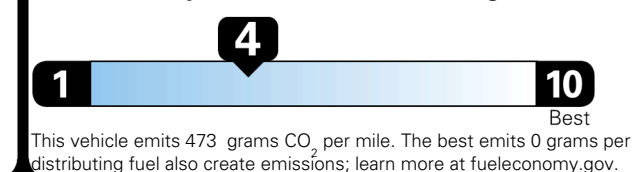

## EPA DOT Fuel Economy and Environment

Gasoline Vehicle

**You spend \$8,000**  
more in fuel costs over 5 years compared to the average new vehicle.

**Annual fuel cost \$3,300**

**Fuel Economy & Greenhouse Gas Rating** (tailpipe only)

**Smog Rating** (tailpipe only)

Actual results will vary for many reasons, including driving conditions and how you drive and maintain your vehicle. The average new vehicle gets 29 MPG and costs \$8,500 to fuel over 5 years. Cost estimates are based on 15,000 miles per year at \$ 4.15 per gallon. MPGe is miles per gasoline gallon equivalent. Vehicle emissions are a significant cause of climate change and smog.