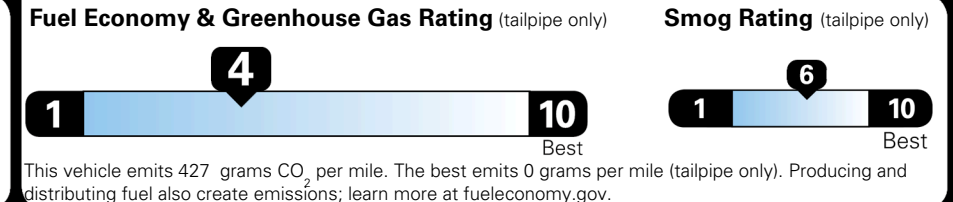

Full Tank of Gas

GENESIS WARRANTY

- 5-year/60,000-mile New Vehicle Warranty*
- 10-year/100,000-mile Powertrain Warranty*
- 7-year/Unlimited-mile Anti-perforation Warranty*
- Limited warranties, see retailer for details

Manufacturer's Suggested Retail Price: $73,500.00

ADDED FEATURES:

- *VIK BLACK(PH3) Paint $650.00
- *All Season Fitted Liners $235.00
- *Cargo Mat $200.00
- *Fragrance Cartridges $160.00
- *Roadside Assistance Kit $105.00
- *Cargo Net $80.00
- *Cargo Blocks $40.00
- *NFC Key Card $30.00

Inland Freight & Handling : $1,495.00

SOLD TO: CA747   **SHIPPED TO: CA747**
GALPIN GENESIS OF VAN NUYS
15430 ROSCOE BLVD
VAN NUYS CA 91406

VIN: KMUHCESB6TU352712	EXTERIOR COLOR: VIK BLACK	INTERIOR/SEAT COLOR: OBSIDIAN BLACK/OBSIDIAN
MODEL: 8S4AAL9GW7A5	PORT OF ENTRY: HU	TRANSPORT: TRUCK
EMISSIONS: This vehicle is certified to meet emission requirements in all 50 states		ACCESSORY WEIGHT: 24 lbs./ 11 kgs.

TOTAL PRICE: $76,495.00

139 A 1476PAGAN

EPA DOT Fuel Economy and Environment

Gasoline Vehicle

Fuel Economy

21 MPG
combined city/hwy

19 MPG
city

24 MPG
highway

4.8 gallons per 100 miles

Standard SUVs range from 12 to 115 MPG. The best vehicle rates 146 MPGe.

You spend $6,250
more in fuel costs over 5 years compared to the average new vehicle.

Annual fuel cost $2,950

Actual results will vary for many reasons, including driving conditions and how you drive and maintain your vehicle. The average new vehicle gets 29 MPG and costs $8,500 to fuel over 5 years. Cost estimates are based on 15,000 miles per year at $ 4.15 per gallon. MPGe is miles per gasoline gallon equivalent. Vehicle emissions are a significant cause of climate change and smog.

fueleconomy.gov
Calculate personalized estimates and compare vehicles

GOVERNMENT 5-STAR SAFETY RATINGS

Overall Vehicle Score ★ ★ ★ ★ ★

Based on the combined rating of frontal, side and rollover. Should ONLY be compared to other vehicles of similar size and weight.

Frontal Crash	Driver Passenger	★ ★ ★ ★
Based on the risk of injury in a frontal impact. Should ONLY be compared to other vehicles of similar size and weight.		
Side Crash	Front seat Rear seat	★ ★ ★ ★ ★
Based on the risk of injury in a side impact.		
Rollover		★ ★ ★ ★
Based on the risk of rollover in a single-vehicle crash.		

Manufacturer's suggested retail price includes manufacturer's recommended pre-delivery service. Gasoline license and title fees state and local taxes and dealer installed options and accessories are not included in the manufacturer's suggested retail price. This label has been affixed to this vehicle by Genesis Motor America, pursuant to the requirements of 15 U.S.C. 1231 et seq. which prohibits its removal or alteration prior to delivery to the ultimate purchaser.

Star ratings range from 1 to 5 stars (★★★★★) with 5 being the highest.
Source: National Highway Traffic Safety Administration (NHTSA).
www.safercar.gov or 1-888-327-4236

PARTS CONTENT INFORMATION

FOR VEHICLES IN THIS CARLINE: U.S./CANADIAN PARTS CONTENT: 3 %

MAJOR SOURCES OF FOREIGN PARTS CONTENT: KOREA: 80 %

FOR THIS VEHICLE: FINAL ASSEMBLY POINT: ULSAN, KOREA

COUNTRY OF ORIGIN:

ENGINE: KOREA   TRANSMISSION: KOREA

Note: Parts content does not include final assembly, distribution, or other non-parts costs.