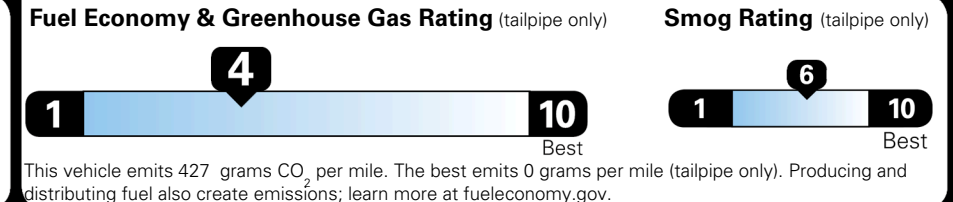

Full Tank of Gas

GENESIS WARRANTY

- 5-year/60,000-mile New Vehicle Warranty*
- 10-year/100,000-mile Powertrain Warranty*
- 7-year/Unlimited-mile Anti-perforation Warranty*
- Limited warranties, see retailer for details

Manufacturer's Suggested Retail Price: $73,500.00

ADDED FEATURES:

- *VIK BLACK(PH3) Paint $650.00
- *Cargo Mat $200.00
- *Fragrance Cartridges $160.00
- *Cargo Net $80.00
- *First Aid Kit $65.00
- *NFC Key Card $30.00

SOLD TO: CA747   **SHIPPED TO: CA747**
GALPIN GENESIS OF VAN NUYS
15430 ROSCOE BLVD
VAN NUYS CA 91406

VIN: KMUHCESB0TU352723	EXTERIOR COLOR: VIK BLACK	INTERIOR/SEAT COLOR: OBSIDIAN BLACK/OBSIDIAN
MODEL: 8S4AAL9GW7A5	PORT OF ENTRY: HU	TRANSPORT: TRUCK
EMISSIONS: This vehicle is certified to meet emission requirements in all 50 states		ACCESSORY WEIGHT: 8 lbs./ 4 kgs.

Inland Freight & Handling : $1,495.00

TOTAL PRICE: $76,180.00

139 A 1476PAGAN

EPA DOT Fuel Economy and Environment

Gasoline Vehicle

Fuel Economy

21 MPG
combined city/hwy

19 MPG
city

24 MPG
highway

4.8 gallons per 100 miles

Standard SUVs range from 12 to 115 MPG. The best vehicle rates 146 MPGe.

You spend $6,250
more in fuel costs over 5 years compared to the average new vehicle.

Annual fuel cost $2,950

Actual results will vary for many reasons, including driving conditions and how you drive and maintain your vehicle. The average new vehicle gets 29 MPG and costs $8,500 to fuel over 5 years. Cost estimates are based on 15,000 miles per year at $ 4.15 per gallon. MPGe is miles per gasoline gallon equivalent. Vehicle emissions are a significant cause of climate change and smog.

fueleconomy.gov
Calculate personalized estimates and compare vehicles

GOVERNMENT 5-STAR SAFETY RATINGS

Overall Vehicle Score ★ ★ ★ ★ ★

Based on the combined rating of frontal, side and rollover. Should ONLY be compared to other vehicles of similar size and weight.

Frontal Crash	Driver Passenger	★ ★ ★ ★
Based on the risk of injury in a frontal impact. Should ONLY be compared to other vehicles of similar size and weight.		
Side Crash	Front seat Rear seat	★ ★ ★ ★ ★
Based on the risk of injury in a side impact.		
Rollover		★ ★ ★ ★
Based on the risk of rollover in a single-vehicle crash.		

Manufacturer's suggested retail price includes manufacturer's recommended pre-delivery service. Gasoline license and title fees state and local taxes and dealer installed options and accessories are not included in the manufacturer's suggested retail price. This label has been affixed to this vehicle by Genesis Motor America, pursuant to the requirements of 15 U.S.C. 1231 et seq. which prohibits its removal or alteration prior to delivery to the ultimate purchaser.

Star ratings range from 1 to 5 stars (★★★★★) with 5 being the highest.
Source: National Highway Traffic Safety Administration (NHTSA).
www.safercar.gov or 1-888-327-4236

PARTS CONTENT INFORMATION

FOR VEHICLES IN THIS CARLINE: U.S./CANADIAN PARTS CONTENT: 3 %

MAJOR SOURCES OF FOREIGN PARTS CONTENT: KOREA: 80 %

FOR THIS VEHICLE: FINAL ASSEMBLY POINT: ULSAN, KOREA

COUNTRY OF ORIGIN:

ENGINE: KOREA   TRANSMISSION: KOREA

Note: Parts content does not include final assembly, distribution, or other non-parts costs.