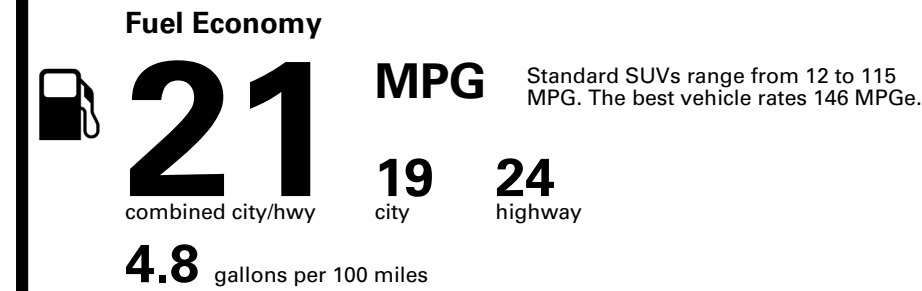

Inland Freight & Handling : \$1,495.00

TOTAL PRICE: \$71,175.00

EPA DOT Fuel Economy and Environment

Gasoline Vehicle

You spend \$6,250
more in fuel costs over 5 years compared to the average new vehicle.