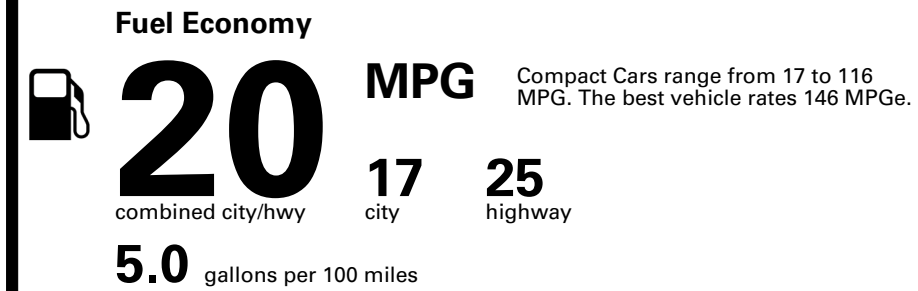

Inland Freight & Handling : \$1,395.00

TOTAL PRICE: \$56,135.00

EPA DOT Fuel Economy and Environment

Gasoline Vehicle

You spend \$7,000
more in fuel costs over 5 years compared to the average new vehicle.