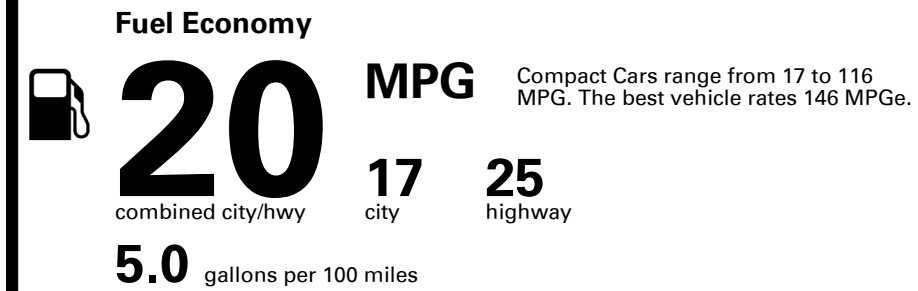

TOTAL PRICE: \$56,025.00

35 A 0416KLAKE

EPA DOT Fuel Economy and Environment

Gasoline Vehicle

You spend \$7,000
more in fuel costs over 5 years compared to the average new vehicle.

Annual fuel cost \$3,100