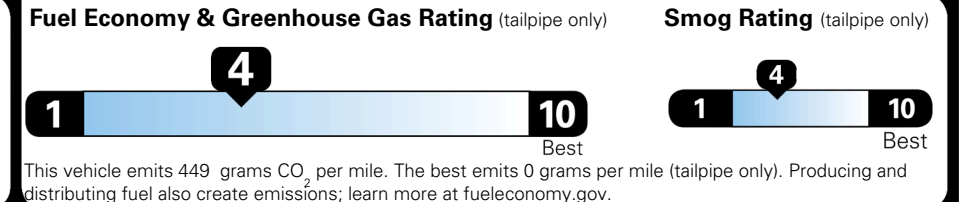

Additional Standard Features

- Carpeted Floor Mats

Full Tank of Gas

GENESIS WARRANTY

- 5-year / 60,000-mile New Vehicle Warranty*
- 10-year / 100,000-mile Powertrain Warranty*
- 7-year / Unlimited-mile Anti-perforation Warranty*
- Limited warranties, see dealer for details

Manufacturer's Suggested Retail Price: $53,600.00

ADDED FEATURES:

- *VIK BLACK(PH3) Paint $650.00
- Accessories
- *Illuminated Doorstep Plates $425.00
- *First Aid Kit $65.00

SOLD TO: CA747   **SHIPPED TO: CA747**
GALPIN GENESIS OF VAN NUYS
15430 ROSCOE BLVD
VAN NUYS CA 91406

VIN: KMTG44SE0TU175947	EXTERIOR COLOR: VIK BLACK	INTERIOR/SEAT COLOR: OBSIDIAN BLACK/OBSIDIAN
MODEL: 7C7ARJ5GS4A5	PORT OF ENTRY: HU	TRANSPORT: TRUCK
EMISSIONS: This vehicle is certified to meet emission requirements in all 50 states		ACCESSORY WEIGHT: 3 lbs./ 1 kgs.

Inland Freight & Handling : $1,395.00

TOTAL PRICE: $56,135.00

EPA DOT Fuel Economy and Environment

Gasoline Vehicle

Fuel Economy

20 MPG
combined city/hwy

17 MPG
city

25 MPG
highway

5.0 gallons per 100 miles

Compact Cars range from 17 to 116 MPG. The best vehicle rates 146 MPGe.

You spend $7,000
more in fuel costs over 5 years
compared to the average new vehicle.

Annual fuel cost $3,100

Actual results will vary for many reasons, including driving conditions and how you drive and maintain your vehicle. The average new vehicle gets 29 MPG and costs $8,500 to fuel over 5 years. Cost estimates are based on 15,000 miles per year at $ 4.15 per gallon. MPGe is miles per gasoline gallon equivalent. Vehicle emissions are a significant cause of climate change and smog.

fueleconomy.gov
Calculate personalized estimates and compare vehicles

GOVERNMENT 5-STAR SAFETY RATINGS

This vehicle has not been rated by the government for overall vehicle score, frontal crash, side crash or rollover risk.

Source: National Highway Traffic Safety Administration (NHTSA).
www.safercar.gov or 1-888-327-4236

Manufacturer's suggested retail price includes manufacturer's recommended pre-delivery service. Gasoline license and title fees state and local taxes and dealer installed options and accessories are not included in the manufacturer's suggested retail price. This label has been affixed to this vehicle by Genesis Motor America, pursuant to the requirements of 15 U.S.C. 1231 et seq. which prohibits its removal or alteration prior to delivery to the ultimate purchaser.

PARTS CONTENT INFORMATION

FOR VEHICLES IN THIS CARLINE: U.S./CANADIAN PARTS CONTENT: 5 %
MAJOR SOURCES OF FOREIGN PARTS CONTENT: KOREA: 80 %
FOR THIS VEHICLE: FINAL ASSEMBLY POINT: ULSAN, KOREA
COUNTRY OF ORIGIN:
ENGINE: KOREA   TRANSMISSION: KOREA
Note: Parts content does not include final assembly, distribution, or other non-parts costs.