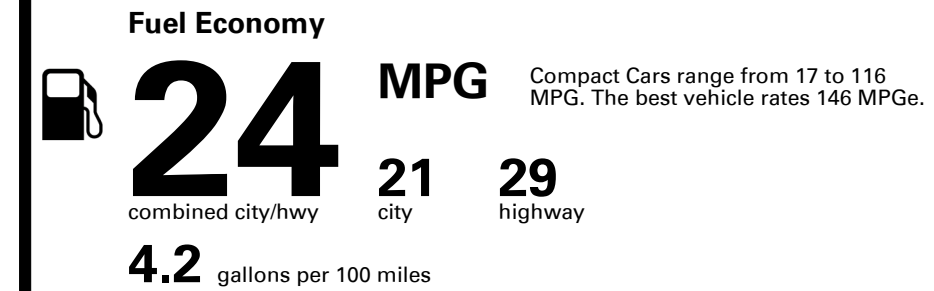

TOTAL PRICE: \$50,990.00

EPA DOT Fuel Economy and Environment

Gasoline Vehicle

You spend \$4,500
more in fuel costs over 5 years compared to the average new vehicle.

Annual fuel cost \$2,600

Fuel Economy & Greenhouse Gas Rating (tailpipe only)