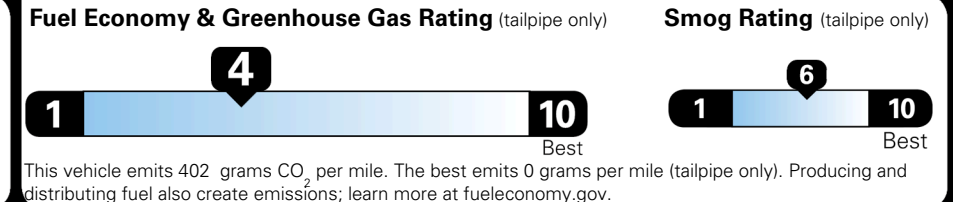

ADDITIONAL STANDARD FEATURES

- Carpeted Floor Mats

Full Tank of Gas

GENESIS WARRANTY

- 5-year / 60,000-mile New Vehicle Warranty*
- 10-year / 100,000-mile Powertrain Warranty*
- 7-year / Unlimited-mile Anti-perforation Warranty*
- * Limited warranties, see dealer for details

Manufacturer's Suggested Retail Price: $59,795.00

ADDED FEATURES:

- *UYUNI WHITE(UYH) Paint $650.00
- Accessories
- *Cargo Cover $215.00
- *Cargo Tray $195.00
- *Roadside Assistance $105.00
- *First Aid Kit $65.00
- *Cargo Net $55.00
- *Cargo Blocks $40.00
- *NFC Key Card $30.00

SOLD TO: CA747
GALPIN GENESIS OF VAN NUYS
15430 ROSCOE BLVD
VAN NUYS CA 91406

SHIPPED TO: CA747

Inland Freight & Handling : $1,495.00

VIN: 5NMMFDTB0TH069389	EXTERIOR COLOR: UYUNI WHITE	INTERIOR/SEAT COLOR: ULTRAMARINE
MODEL: 7S5AAL9GW5A5	PORT OF ENTRY: MA	TRANSPORT: TRUCK
EMISSIONS: This vehicle is certified to meet emission requirements in all 50 states		ACCESSORY WEIGHT: 17 lbs./ 8 kgs.

TOTAL PRICE: $62,645.00

EPA DOT Fuel Economy and Environment

Fuel Economy

22 MPG
combined city/hwy

20 MPG
city

26 MPG
highway

4.5 gallons per 100 miles

Small SUVs range from 14 to 125 MPG. The best vehicle rates 146 MPGe.

You spend $5,750
more in fuel costs over 5 years
compared to the average new vehicle.

Annual fuel cost $2,850

Actual results will vary for many reasons, including driving conditions and how you drive and maintain your vehicle. The average new vehicle gets 29 MPG and costs $8,500 to fuel over 5 years. Cost estimates are based on 15,000 miles per year at $ 4.15 per gallon. MPGe is miles per gasoline gallon equivalent. Vehicle emissions are a significant cause of climate change and smog.

fueleconomy.gov
Calculate personalized estimates and compare vehicles

GOVERNMENT 5-STAR SAFETY RATINGS

Overall Vehicle Score ★★★★★

Based on the combined rating of frontal, side and rollover. Should ONLY be compared to other vehicles of similar size and weight.

Frontal	Driver	★★★★★
Crash	Passenger	★★★★★
Based on the risk of injury in a frontal impact. Should ONLY be compared to other vehicles of similar size and weight.		
Side	Front seat	★★★★★
Crash	Rear seat	★★★★★
Based on the risk of injury in a side impact.		
Rollover		★★★★
Based on the risk of rollover in a single-vehicle crash.		

Manufacturer's suggested retail price includes manufacturer's recommended pre-delivery service. Gasoline license and title fees state and local taxes and dealer installed options and accessories are not included in the manufacturer's suggested retail price. This label has been affixed to this vehicle by Genesis Motor America, pursuant to the requirements of 15 U.S.C. 1231 et seq. which prohibits its removal or alteration prior to delivery to the ultimate purchaser.

Star ratings range from 1 to 5 stars (★★★★★) with 5 being the highest.
Source: National Highway Traffic Safety Administration (NHTSA).
www.safercar.gov or 1-888-327-4236

PARTS CONTENT INFORMATION

FOR VEHICLES IN THIS CARLINE: U.S./CANADIAN PARTS CONTENT: 26 %

MAJOR SOURCES OF FOREIGN PARTS CONTENT: KOREA: 64 %

FOR THIS VEHICLE: FINAL ASSEMBLY POINT: MONTGOMERY, ALABAMA

COUNTRY OF ORIGIN:

ENGINE: KOREA TRANSMISSION: KOREA

Note: Parts content does not include final assembly, distribution, or other non-parts costs.