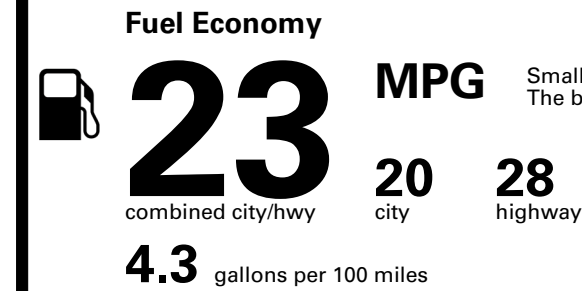

Inland Freight & Handling : \$1,495.00

TOTAL PRICE: \$59,320.00

EPA DOT Fuel Economy and Environment

Gasoline Vehicle

Small SUVs range from 14 to 125 MPG. The best vehicle rates 146 MPGe.

You spend \$5,000
more in fuel costs over 5 years
compared to the average new vehicle.