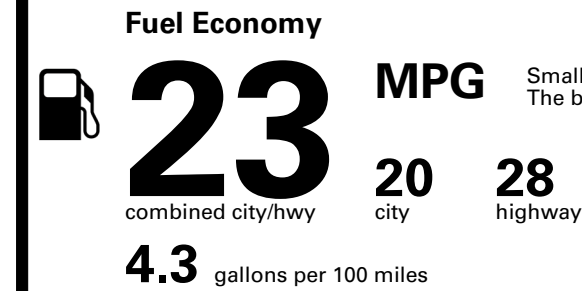

Inland Freight & Handling : \$1,495.00

TOTAL PRICE: \$59,220.00

EPA DOT Fuel Economy and Environment

Gasoline Vehicle

Small SUVs range from 14 to 125 MPG. The best vehicle rates 146 MPGe.

You spend \$5,000
more in fuel costs over 5 years
compared to the average new vehicle.