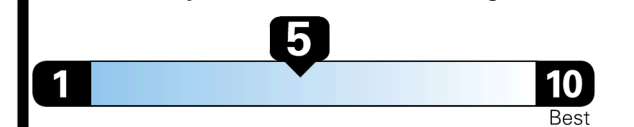

Fuel Economy & Greenhouse Gas Rating (tailpipe only)